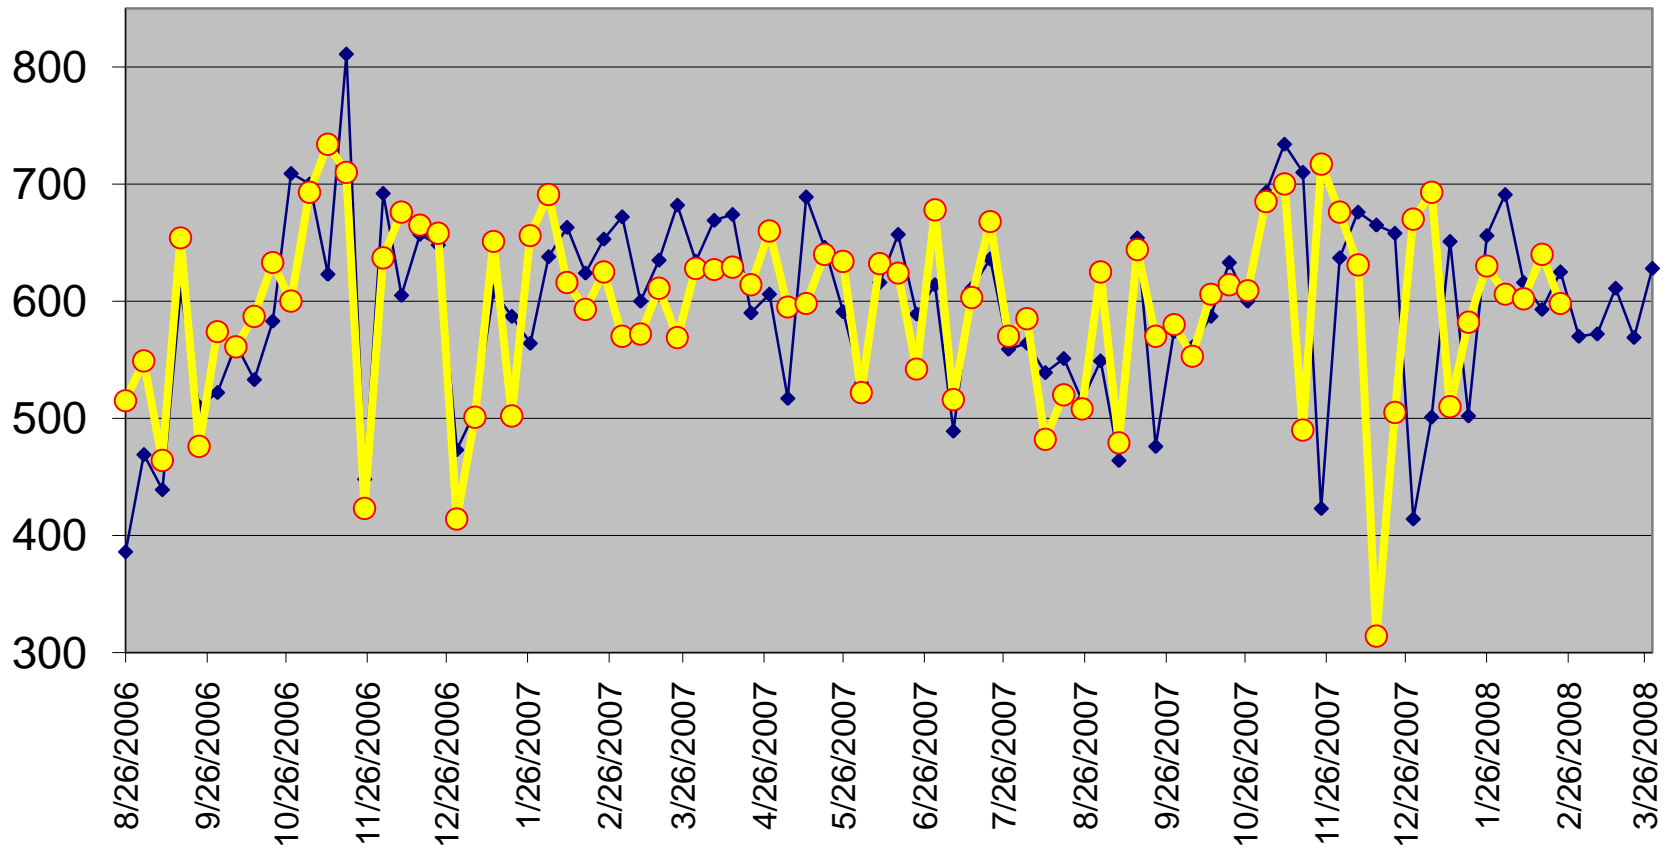

,000 Cwt

Idaho Weekly Shipments

(Which is actually what we packed not shipped)

Date