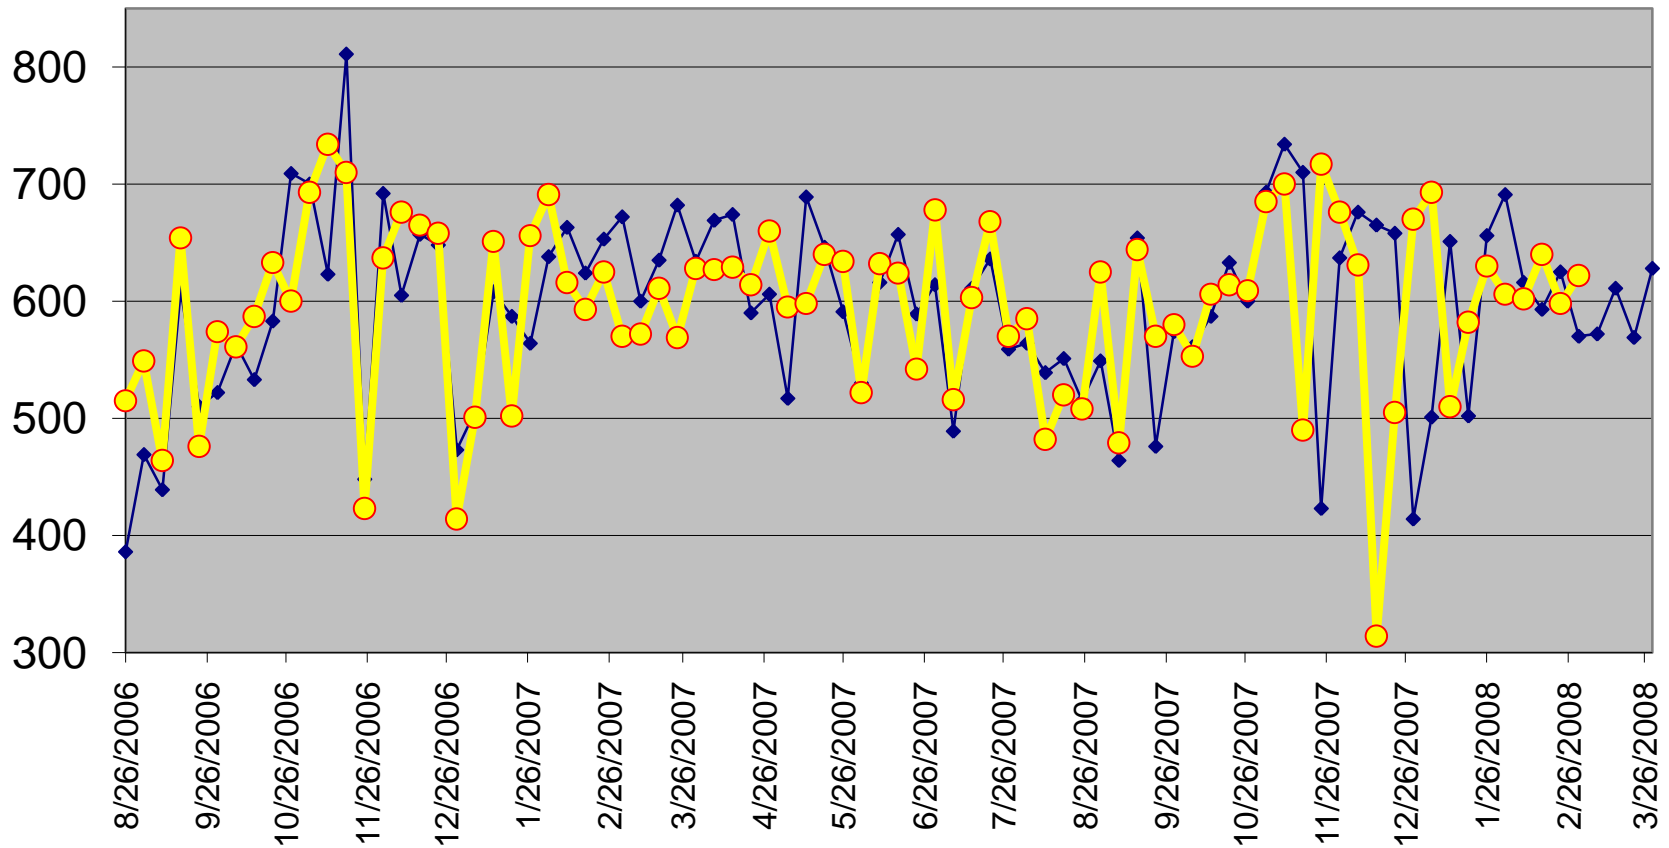

,000 Cwt

Idaho Weekly Shipments

(Which is actually what we packed not shipped)

Date