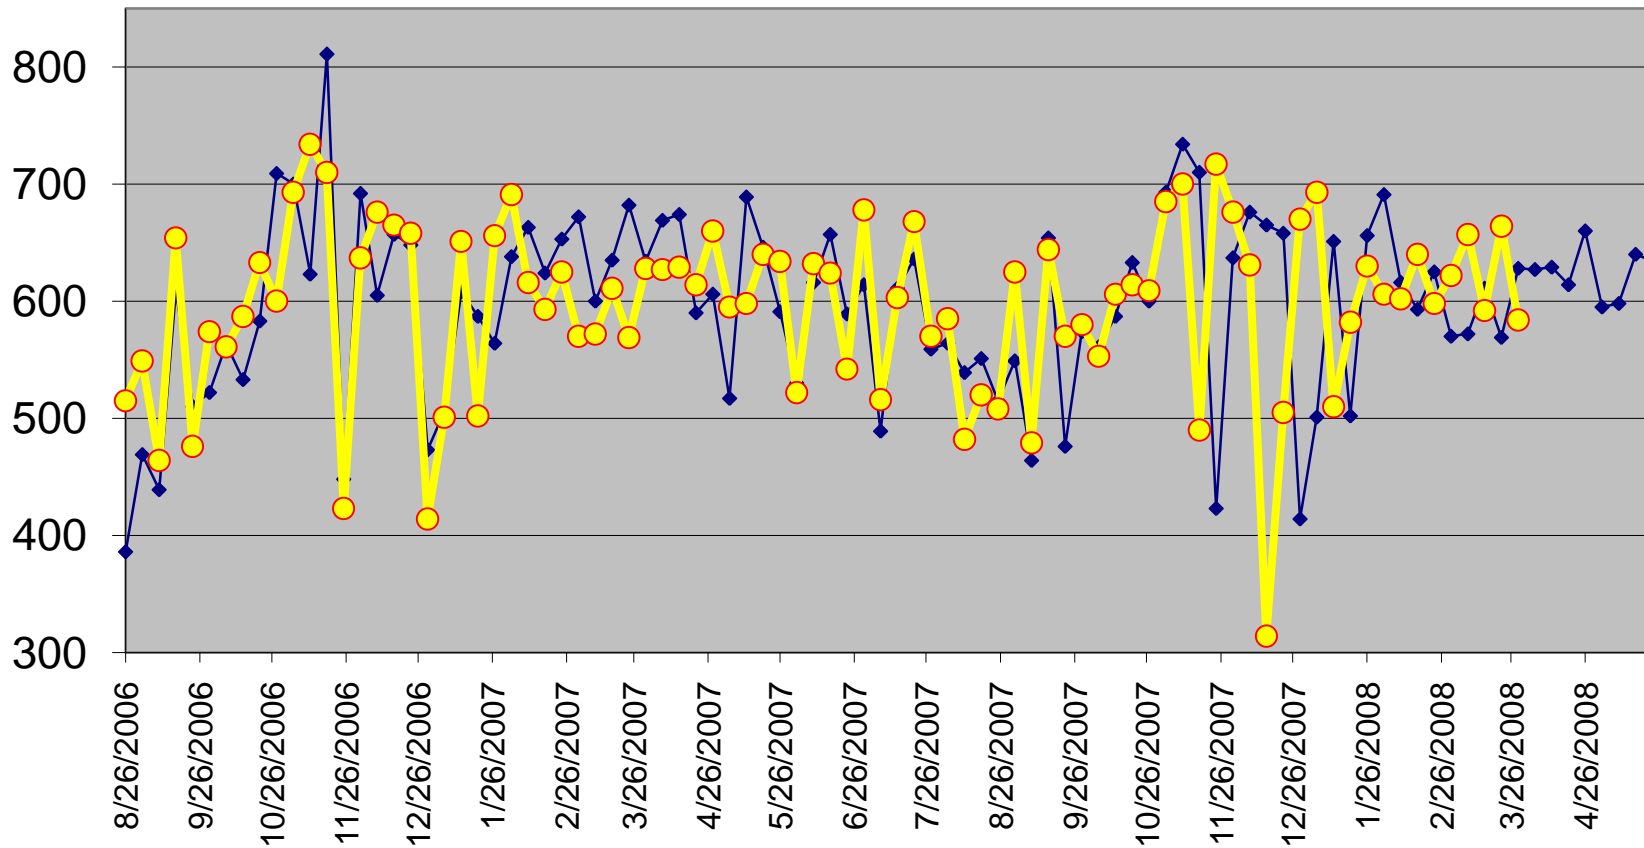

,000 Cwt

Idaho Weekly Shipments (Which is actually what we packed not shipped)

Date