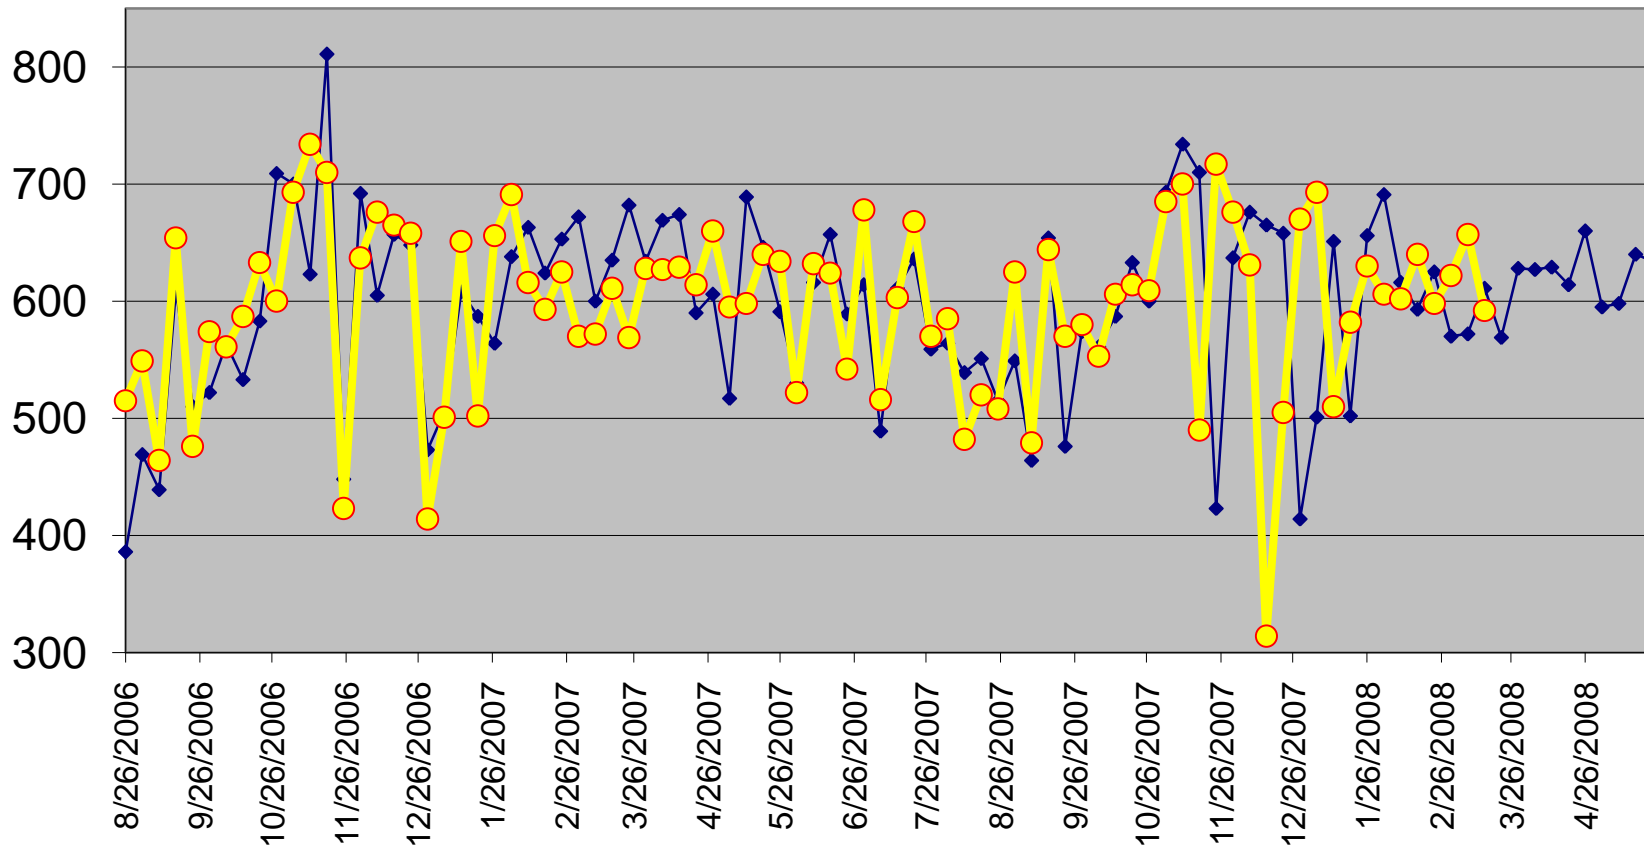

,000 Cwt

Idaho Weekly Shipments

(Which is actually what we packed not shipped)

Date

◆ Previous year shipments

● Current year weekly shipments