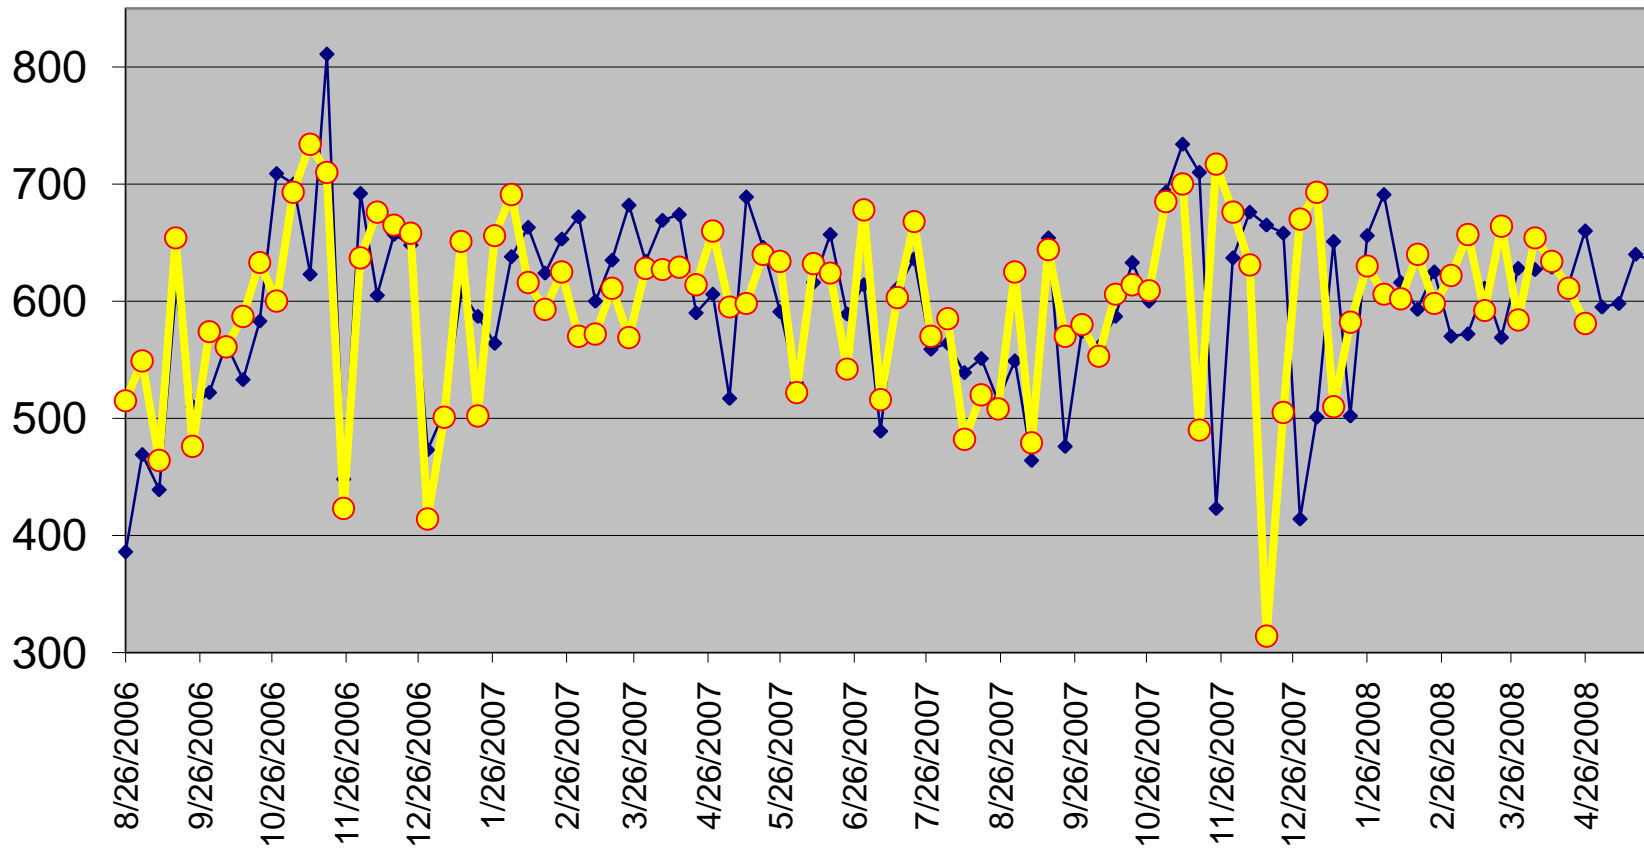

,000 Cwt

Idaho Weekly Shipments

(Which is actually what we packed not shipped)

Date