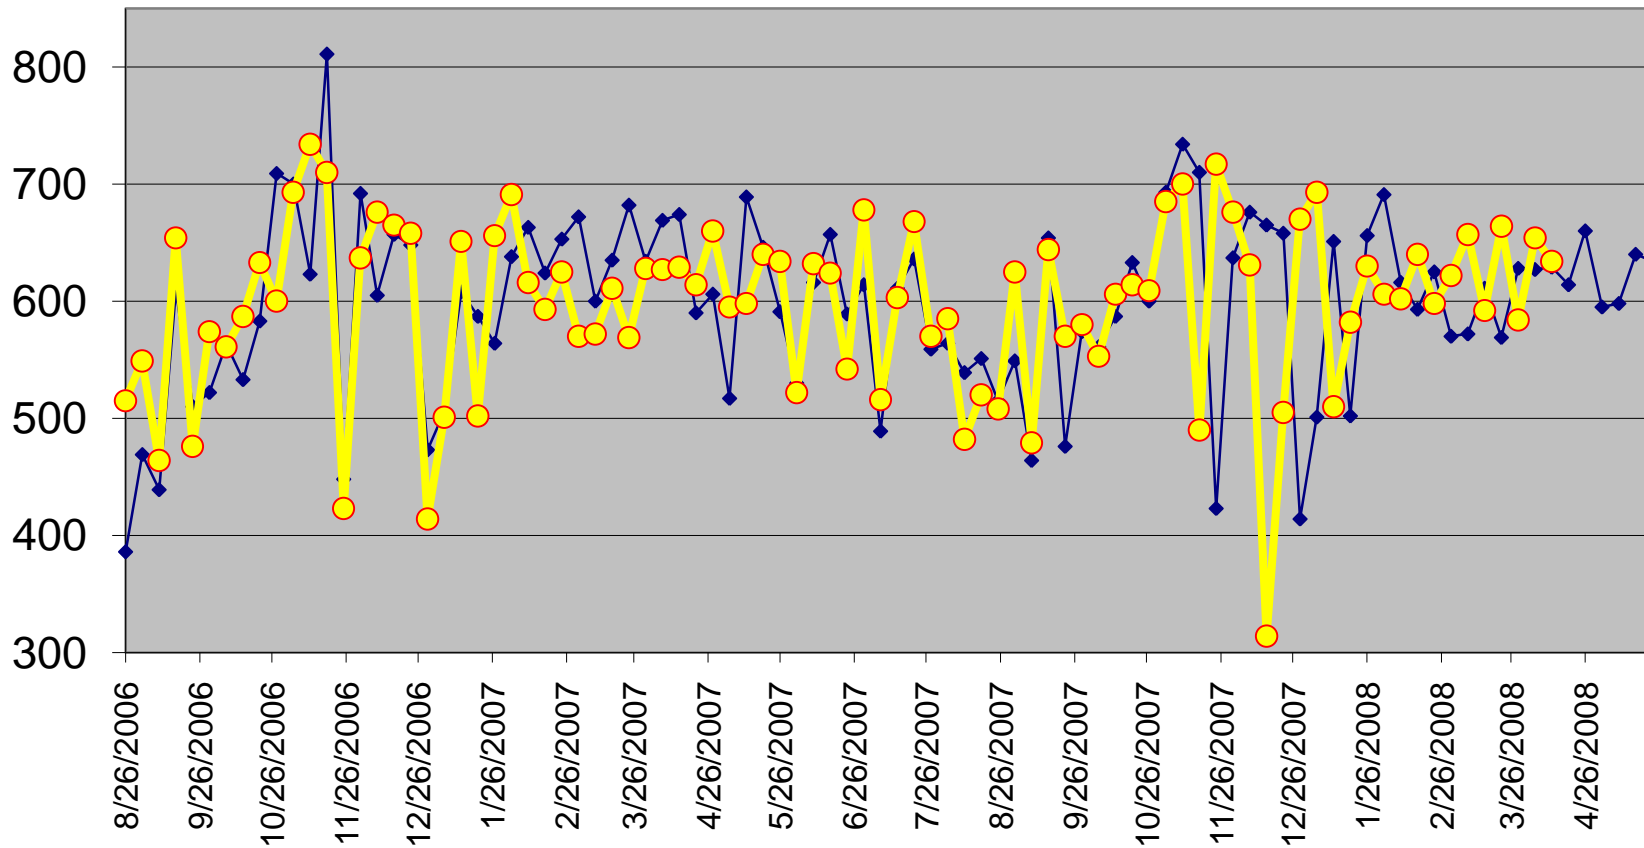

,000 Cwt

Idaho Weekly Shipments

(Which is actually what we packed not shipped)

Date