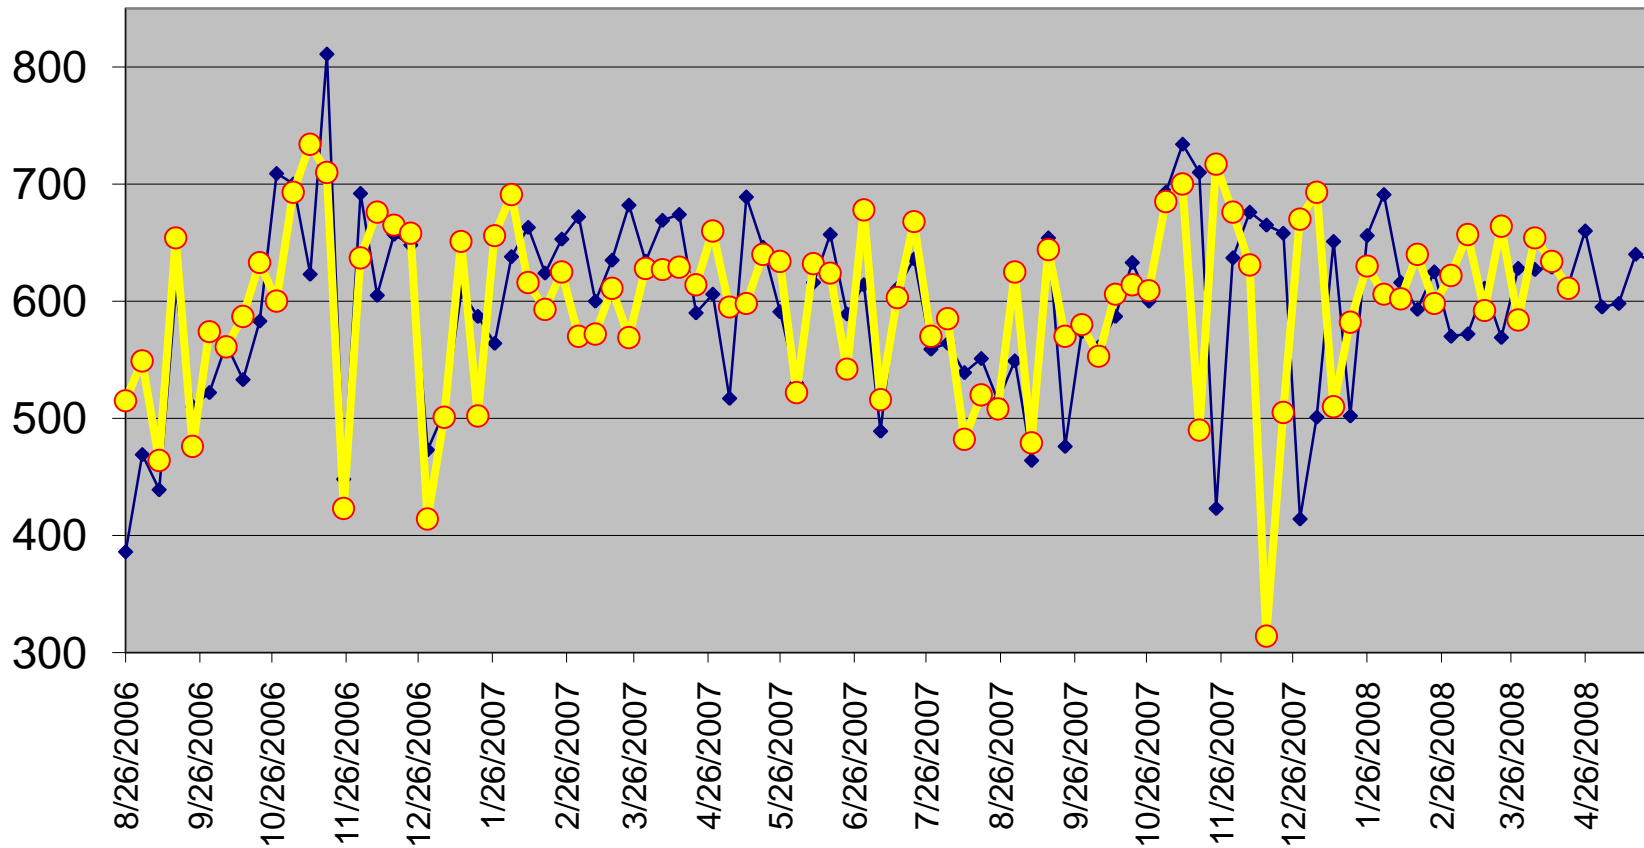

,000 Cwt

Idaho Weekly Shipments

(Which is actually what we packed not shipped)

Date