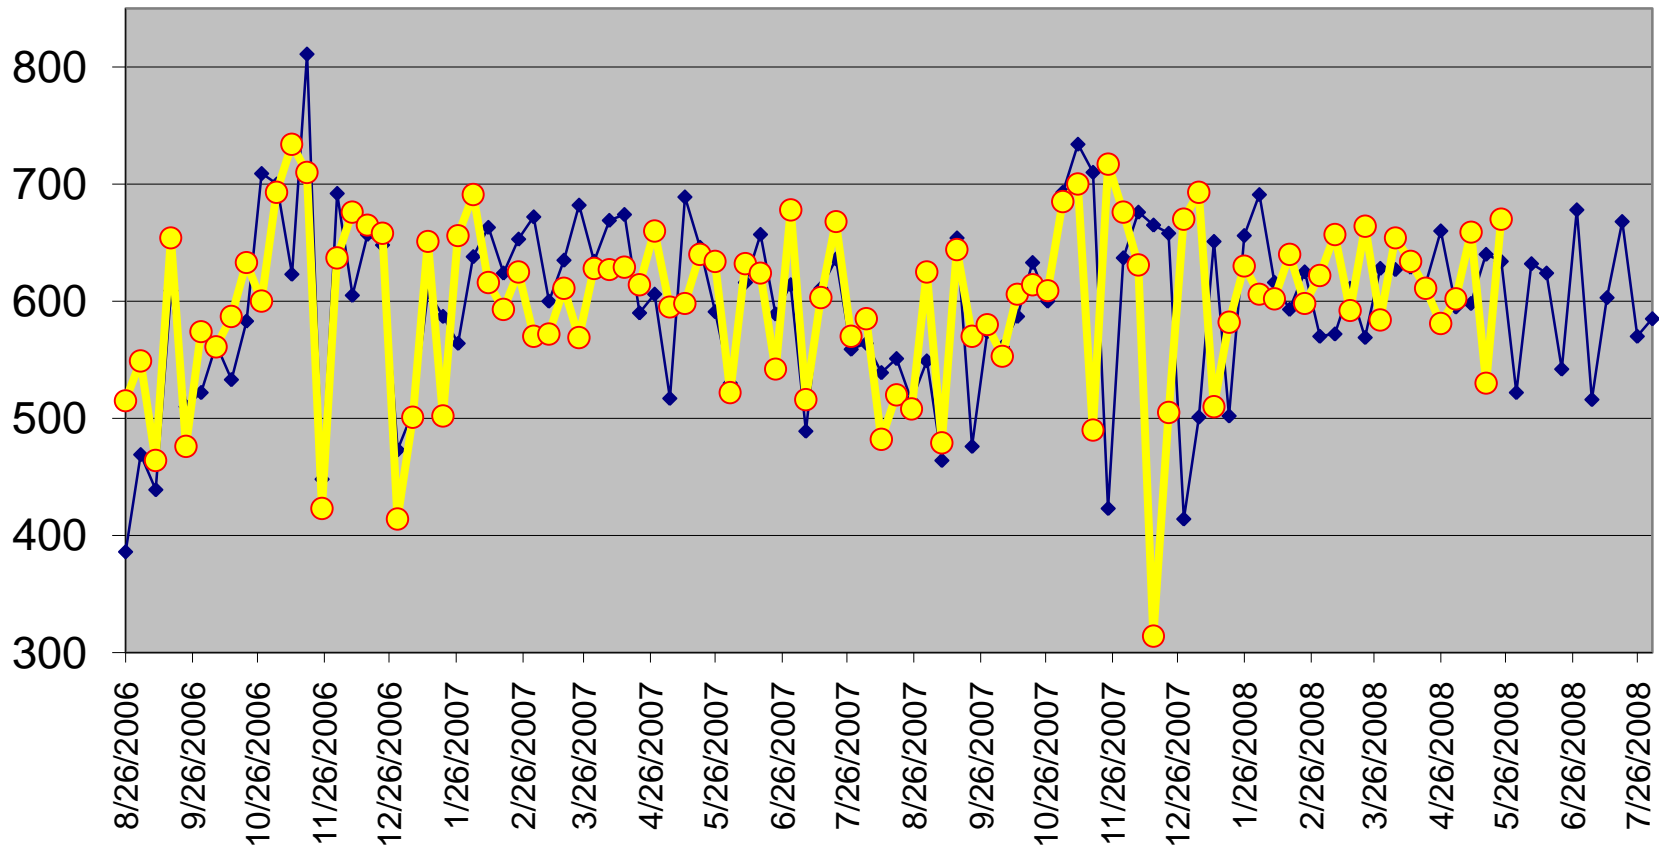

,000 Cwt

Idaho Weekly Shipments (Which is actually what we packed not shipped)

Date