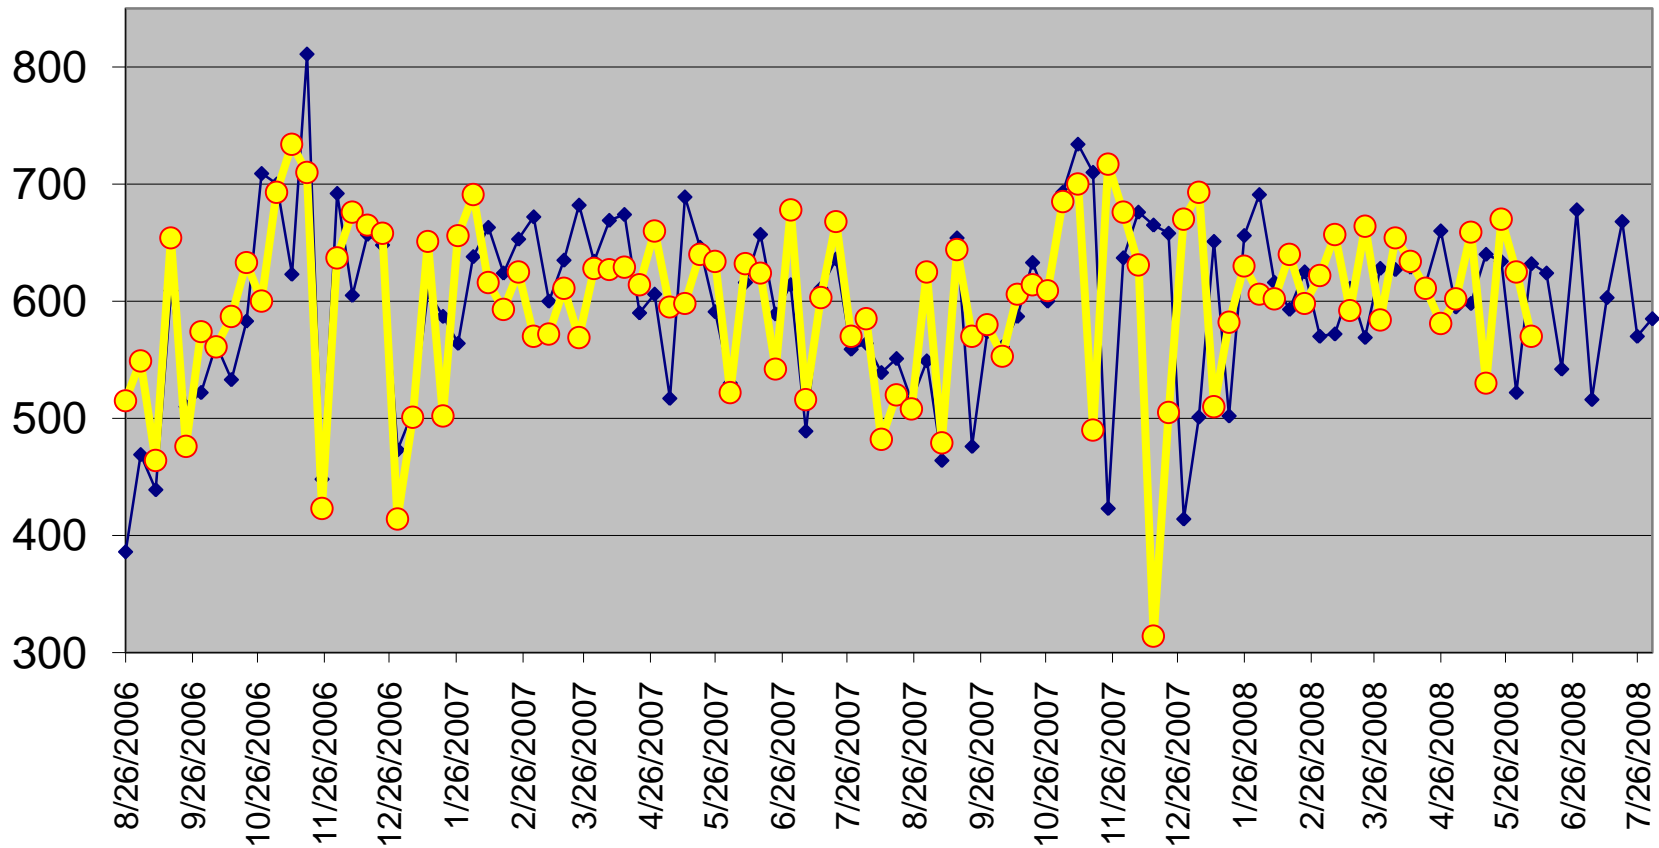

,000 Cwt

Idaho Weekly Shipments

(Which is actually what we packed not shipped)

Date