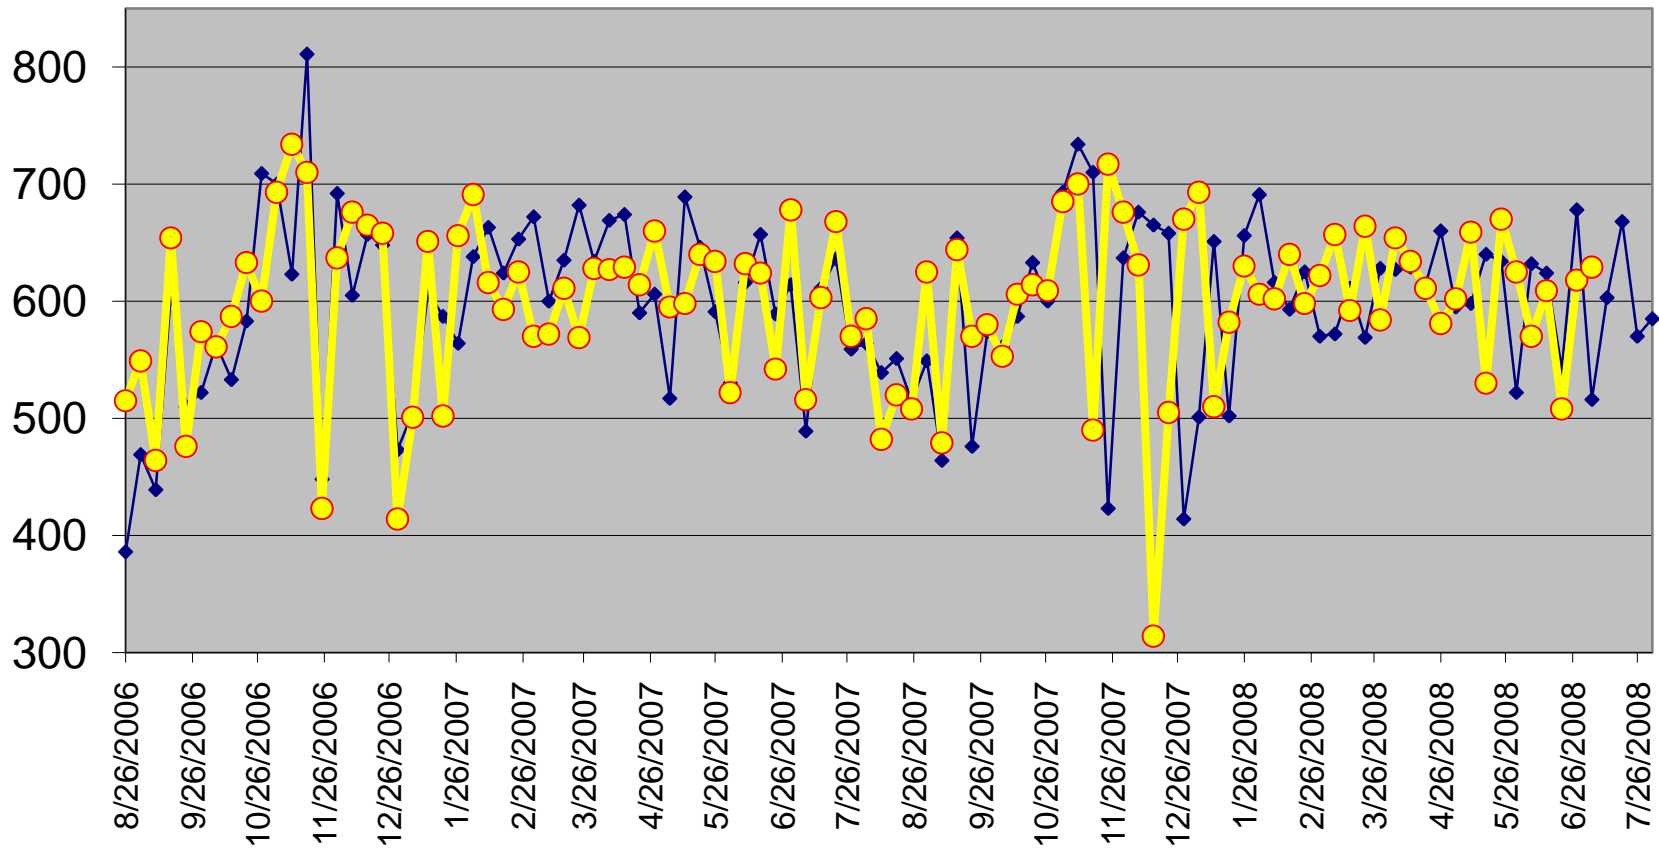

,000 Cwt

Idaho Weekly Shipments (Which is actually what we packed not shipped)

Date