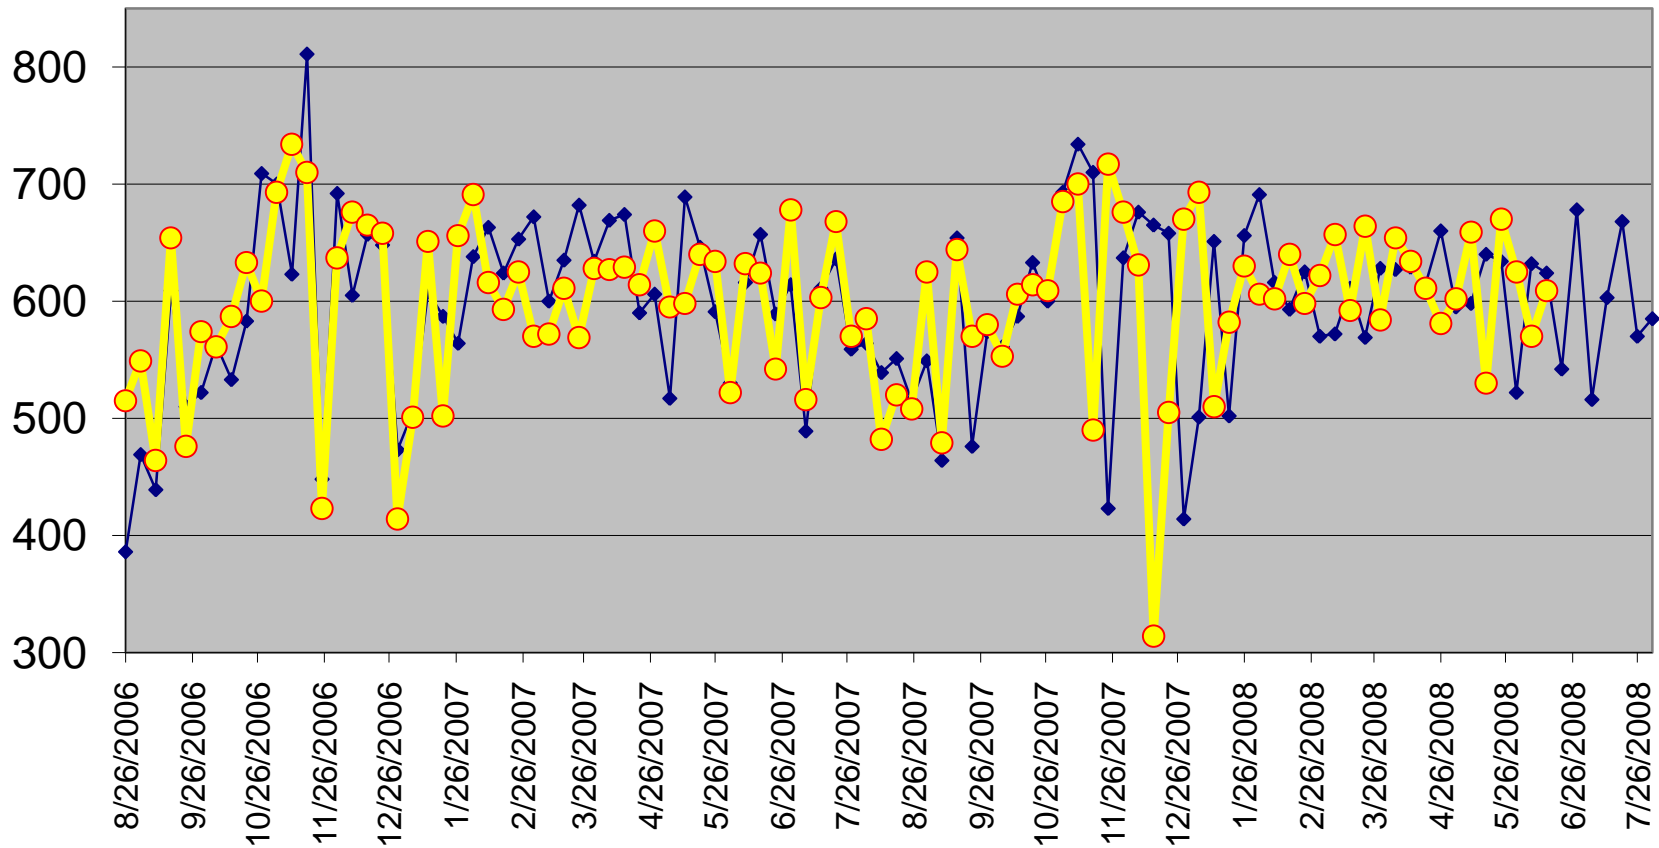

,000 Cwt

Idaho Weekly Shipments

(Which is actually what we packed not shipped)

Date