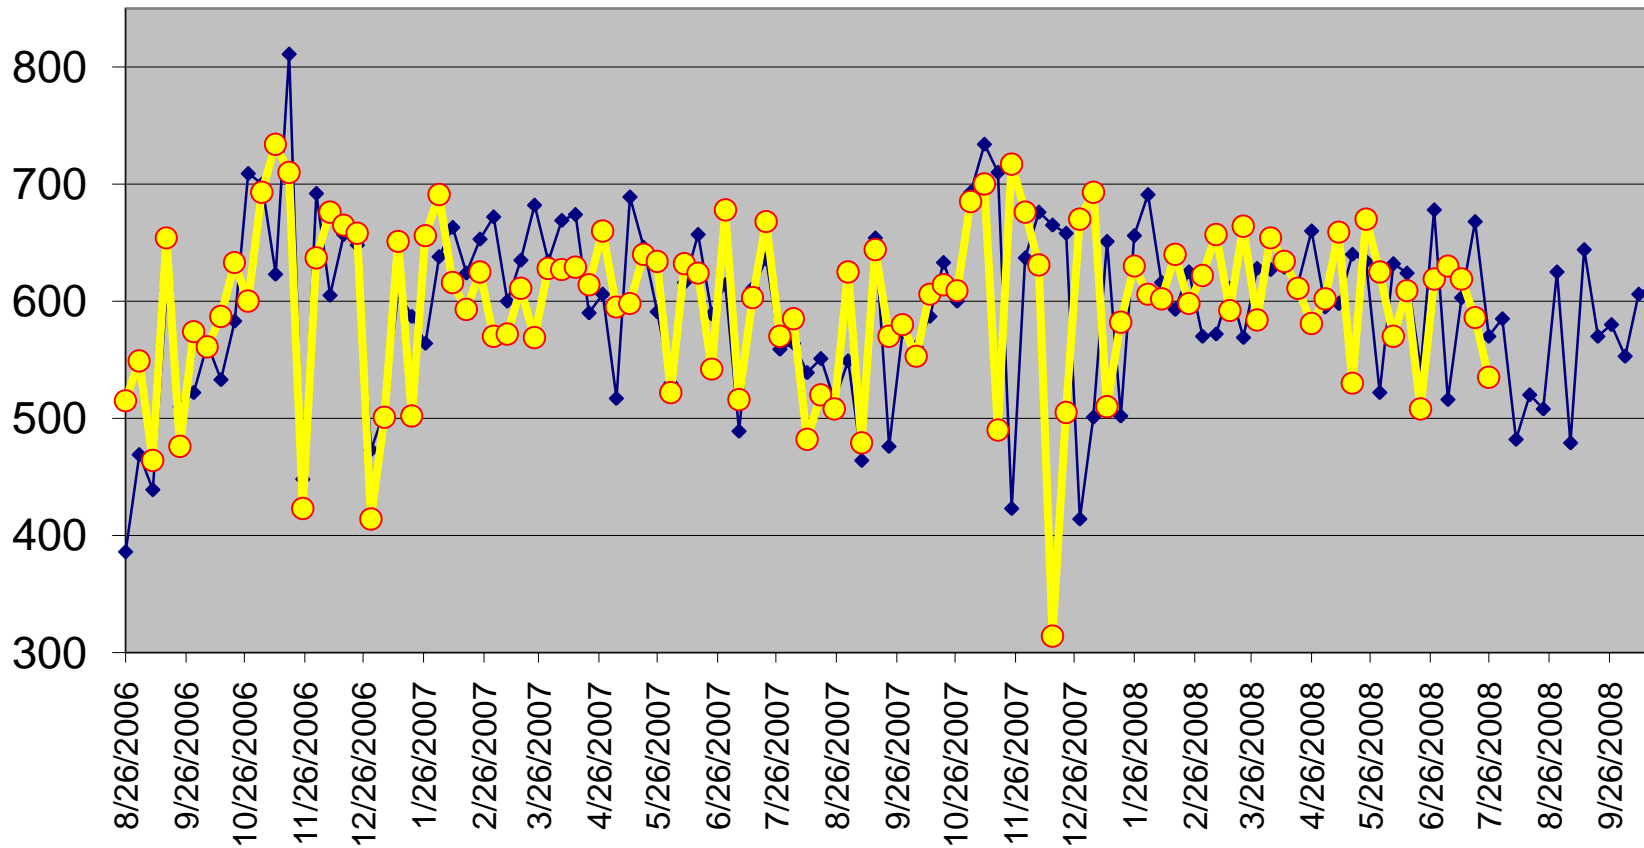

,000 Cwt

Idaho Weekly Shipments

(Which is actually what we packed not shipped)

Date